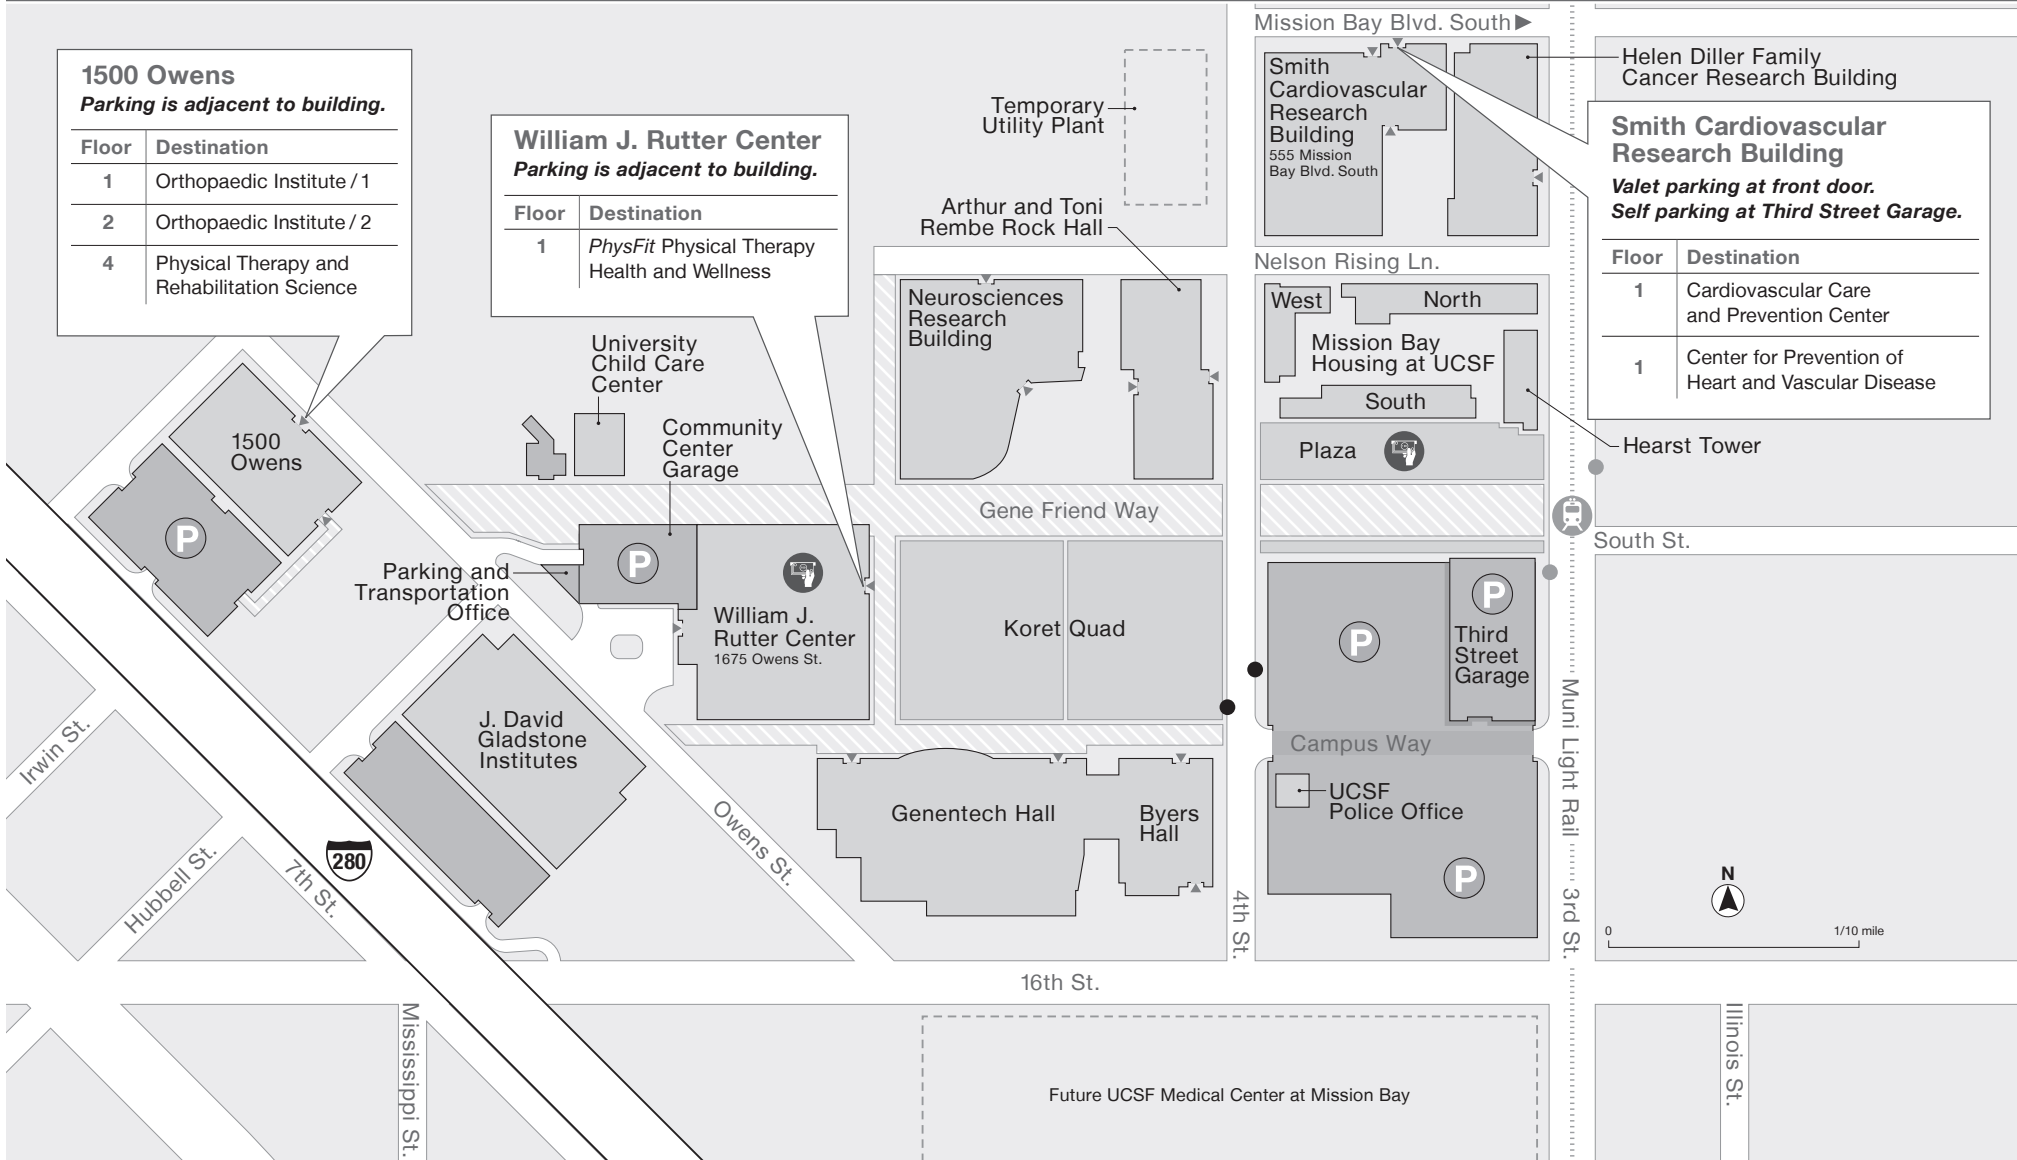

From Marin County (Highway 101 South and 1 South)

1. Cross **Golden Gate Bridge**
2. Follow signs to **101 South**
3. Exit **101 South / Downtown / Lombard St.**
4. Turn right on **Van Ness Ave. / 101 South**
5. Turn left on **16th St.**
6. Continue to **7th St.** and refer to the map on the other side for parking information

1500 Owens
Parking is adjacent to building.

Floor	Destination
1	Orthopaedic Institute / 1
2	Orthopaedic Institute / 2
4	Physical Therapy and Rehabilitation Science

William J. Rutter Center
Parking is adjacent to building.

Floor	Destination
1	PhysFit Physical Therapy Health and Wellness

Smith Cardiovascular Research Building
Valet parking at front door. Self parking at Third Street Garage.

Floor	Destination
1	Cardiovascular Care and Prevention Center
1	Center for Prevention of Heart and Vascular Disease

Accessibility
For more information regarding accessibility features at UCSF at Mission Bay please visit access.ucsf.edu.

- Entrance**
(Accessible) ♿
- ATM**
- Public Parking**

Muni Light Rail
UCSF at Mission Bay is accessible via these Muni Light Rail routes:
K and T – Balboa Park Station
K and T – Visitacion Valley via Downtown