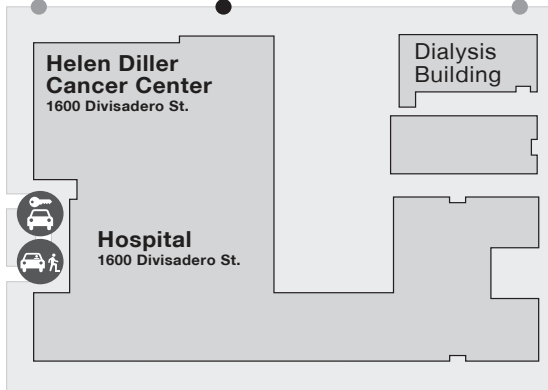

### From San Francisco Airport and South Bay (Highway 101 North)

1. Approaching **San Francisco**, stay left
2. Exit left on **101 North / Golden Gate Bridge**
3. From left lane, exit **Octavia Blvd. / Fell St.**
4. Turn left on **Fell St.**
5. Turn right on **Divisadero St.**
6. Turn left on **Sutter St.** and left into the **Parking Garage**

### From the Peninsula (I-280 North)

1. Take **I-280 North** toward **San Francisco**, stay left
2. Exit **Civic Center / Bay Bridge** onto **US-101 North**
3. From left lane, exit **Octavia Blvd. / Fell St.**
4. Turn left on **Fell St.**
5. Turn right on **Divisadero St.**
6. Turn left on **Sutter St.** and left into the **Parking Garage**

Bush St. ►

Sutter St. ▼

Post St.

Garden St.

Broderick St.

Divisadero St. ▼

Divisadero St. ▲

Scott St.

Patients may be dropped off at the circle drive in front of the Hospital.

**Public Parking**

Public parking at Mount Zion is available in the Parking Garage. The garage entrance is on Sutter St. and is open Monday to Friday from 5:30 a.m. to 9 p.m.