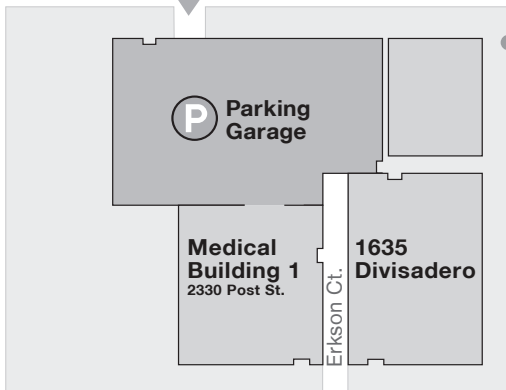

Sutter St. ▼