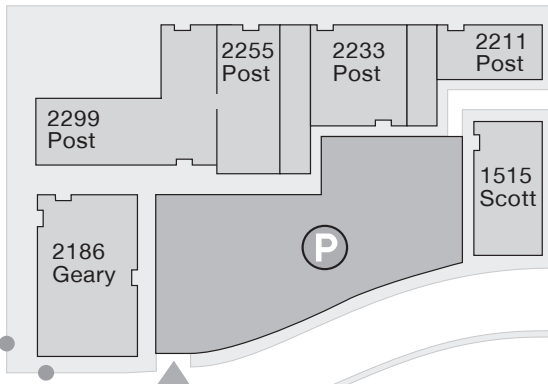

### From the Peninsula (I-280 North)

1. Take **I-280 North** toward **San Francisco**, stay left
2. Exit **Civic Center / Bay Bridge** onto **US-101 North**
3. From left lane, exit **Octavia Blvd. / Fell St.**
4. Turn left on **Fell St.**
5. Turn right on **Divisadero St.**
6. Turn left on **Sutter St.** and left into the **Parking Garage**

Bush St. ►

Sutter St. ▼

Post St.

Garden St.

Broderick St.

Divisadero St. ▼

Divisadero St. ▲

Scott St.