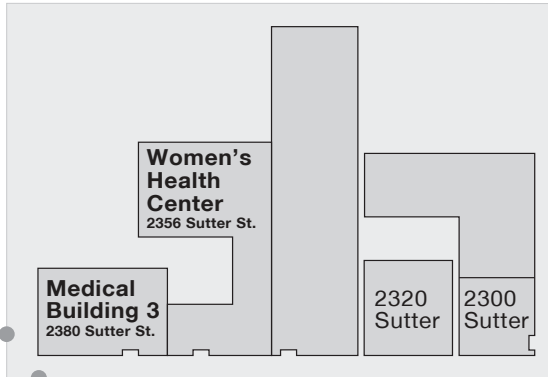

Bush St. ►

Sutter St. ▼

Post St.

Garden St.

Broderick St.

Divisadero St. ▼

Divisadero St. ▲

Scott St.

◀ Geary Blvd.

Geary Blvd. ►

Accessibility

Please visit access.ucsf.edu for more information regarding accessibility features at UCSF at Mount Zion.

Parking Entrance

Patient Drop-Off

Patients may be dropped off at the circle drive in front of the Hospital.

Public Parking

Public parking at Mount Zion is available in the Parking Garage. The garage entrance is on Sutter St. and is open Monday to Friday from 5:30 a.m. to 9 p.m.

Valet Parking

Valet parking is available in front of the Hospital, Monday to Friday from 8:00 a.m. to 3:00 p.m. After 5:00 p.m. a security officer can escort you to pick up your car on the parking lot next to the Osher Building.

Muni Bus Stop

UCSF at Mount Zion is accessible via these Muni bus routes:

- 2 – Clement (*wheelchair accessible*)
- 38 – Geary (*wheelchair accessible*)
- 1 – California
- 4 – Sutter
- 24 – Divisadero

For more information, visit Muni's website at sfmuni.com.

UCSF Shuttle Stop