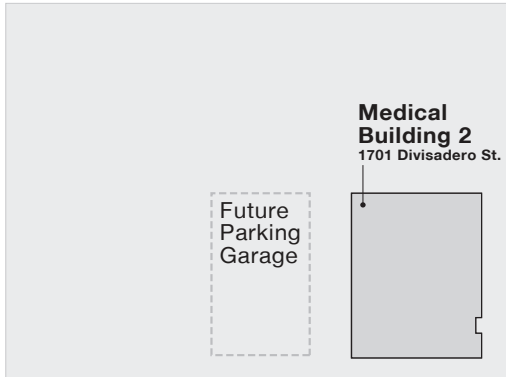

Bush St. ►

Sutter St. ▼

Post St.

Garden St.

Broderick St.

Divisadero St. ▼

Divisadero St. ▲

Scott St.

◀ Geary Blvd.

Geary Blvd. ►

Accessibility

Please visit access.ucsf.edu for more information regarding accessibility features at UCSF at Mount Zion.

Parking Entrance

Patient Drop-Off

Patients may be dropped off at the circle drive in front of the Hospital.

Public Parking

Public parking at Mount Zion is available in the Parking Garage. The garage entrance is on Sutter St. and is open Monday to Friday from 5:30 a.m. to 9 p.m.

Valet Parking

Valet parking is available in front of the Hospital, Monday to Friday from 8:00 a.m. to 3:00 p.m. After 5:00 p.m. a security officer can escort you to pick up your car on the parking lot next to the Osher Building.

Muni Bus Stop

UCSF at Mount Zion is accessible via these Muni bus routes:

- 2 – Clement (*wheelchair accessible*)
- 38 – Geary (*wheelchair accessible*)
- 1 – California
- 4 – Sutter
- 24 – Divisadero

For more information, visit Muni's website at sfmuni.com.

UCSF Shuttle Stop