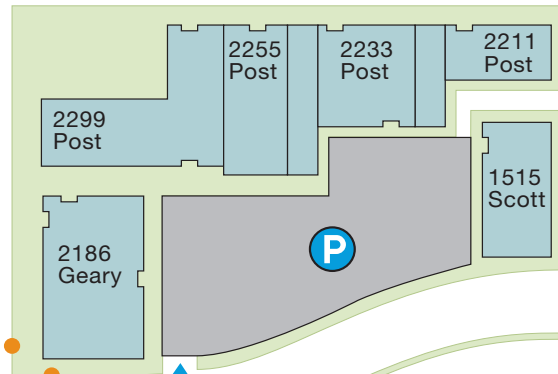

Bush St. ▶

Sutter St.

Post St.

Garden St.

Broderick St.

Divisadero St.

Divisadero St.

Scott St.

◀ Geary Blvd.

Geary Blvd. ▶

**▲ Parking Entrance**

**Patient Drop-Off**

Patients may be dropped off at the circle drive in front of the Hospital.

**Public Parking**

Public parking at Mount Zion is available in the UCSF Parking Garage. The garage is open Monday to Friday from 6:00 a.m. to 10:00 p.m. (entrance is on Sutter St.).