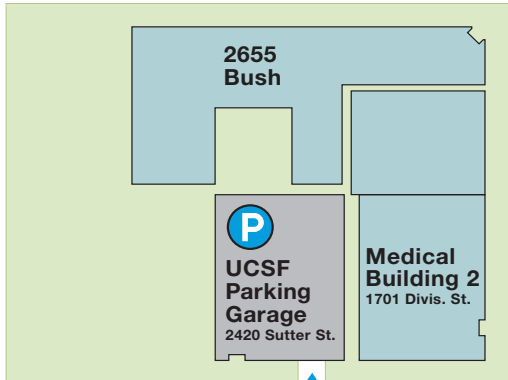

Bush St. ▶

Sutter St.

Post St.

Garden St.

Broderick St.

Divisadero St.

Divisadero St.

Scott St.

◀ Geary Blvd.

Geary Blvd. ▶

**▲ Parking Entrance**

**Patient Drop-Off**

Patients may be dropped off at the circle drive in front of the Hospital.

**Public Parking**

Public parking at Mount Zion is available in the UCSF Parking Garage. The garage is open Monday to Friday from 6:00 a.m. to 10:00 p.m. (entrance is on Sutter St.).

**Valet Parking**

Valet parking is available in front of the Hospital, Monday to Friday from 8:00 a.m. to 3:00 p.m. From 5:00 to 10:00 p.m. a security officer can escort you to pick up your car at the UCSF Parking Garage.

**● UCSF Shuttle Stop**

Shuttles connect all major UCSF Health site locations in San Francisco: Parnassus Heights, Mission Bay, Mount Zion, China Basin and Zuckerberg San Francisco General. Inter-campus services are provided Monday to Friday, from 5:00 a.m. to 9:00 p.m., and are free for patients and their family members. Shuttles are ADA accessible. *For shuttle routes and timetables please visit: [campuslifeservices.ucsf.edu](http://campuslifeservices.ucsf.edu)*