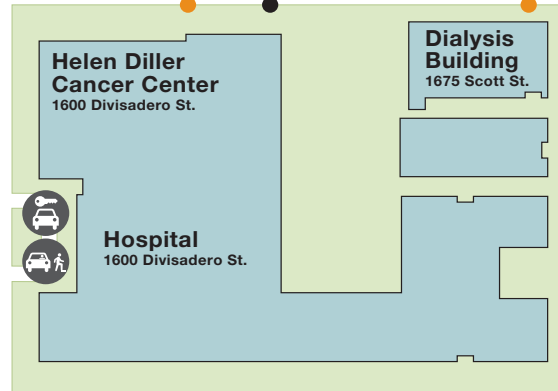

Bush St. ▶

Sutter St.

Post St.

Garden St.

Broderick St.

Divisadero St.

Divisadero St.

Scott St.

◀ Geary Blvd.

Geary Blvd. ▶

**▲ Parking Entrance**

**Patient Drop-Off**

Patients may be dropped off at the circle drive in front of the Hospital.

**Public Parking**

Public parking at Mount Zion is available in the UCSF Parking Garage. The garage is open Monday to Friday from 6:00 a.m. to 10:00 p.m. (entrance is on Sutter St.).

**Valet Parking**

Valet parking is available in front of the Hospital, Monday to Friday from 8:00 a.m. to 3:00 p.m. From 5:00 to 10:00 p.m. a security officer can escort you to pick up your car at the UCSF Parking Garage.

**● UCSF Shuttle Stop**

Shuttles connect all major UCSF Health site locations in San Francisco: Parnassus Heights, Mission Bay, Mount Zion, China Basin and Zuckerberg San Francisco General. Inter-campus services are provided Monday to Friday, from 5:00 a.m. to 9:00 p.m., and are free for patients and their family members. Shuttles are ADA accessible. *For shuttle routes and timetables please visit: [campuslifeservices.ucsf.edu](http://campuslifeservices.ucsf.edu)*