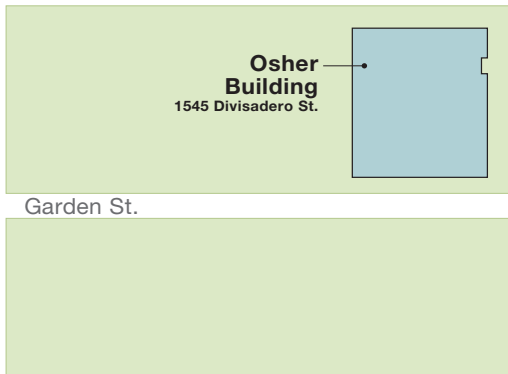

Bush St. ▶

Sutter St.

Post St.

Garden St.

Broderick St.

Divisadero St.

Divisadero St.

Scott St.

◀ Geary Blvd.

Geary Blvd. ▶

**▲ Parking Entrance**

**Patient Drop-Off**

Patients may be dropped off at the circle drive in front of the Hospital.

**Public Parking**

Public parking at Mount Zion is available in the UCSF Parking Garage. The garage is open Monday to Friday from 6:00 a.m. to 10:00 p.m. (entrance is on Sutter St.).