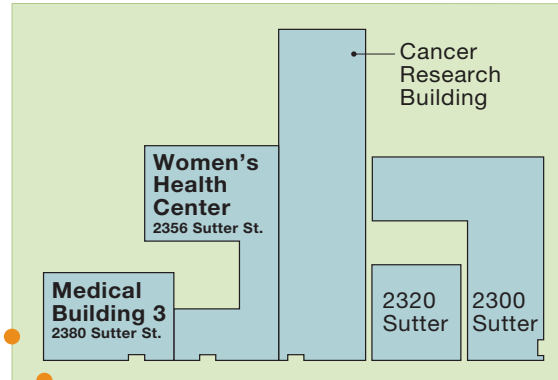

Bush St. ▶

Sutter St.

Post St.

Garden St.

Broderick St.

Divisadero St.

Divisadero St.

Scott St.

◀ Geary Blvd.

Geary Blvd. ▶

**▲ Parking Entrance**

**Patient Drop-Off**

Patients may be dropped off at the circle drive in front of the Hospital.

**Public Parking**

Public parking at Mount Zion is available in the UCSF Parking Garage. The garage is open Monday to Friday from 6:00 a.m. to 10:00 p.m. (entrance is on Sutter St.).